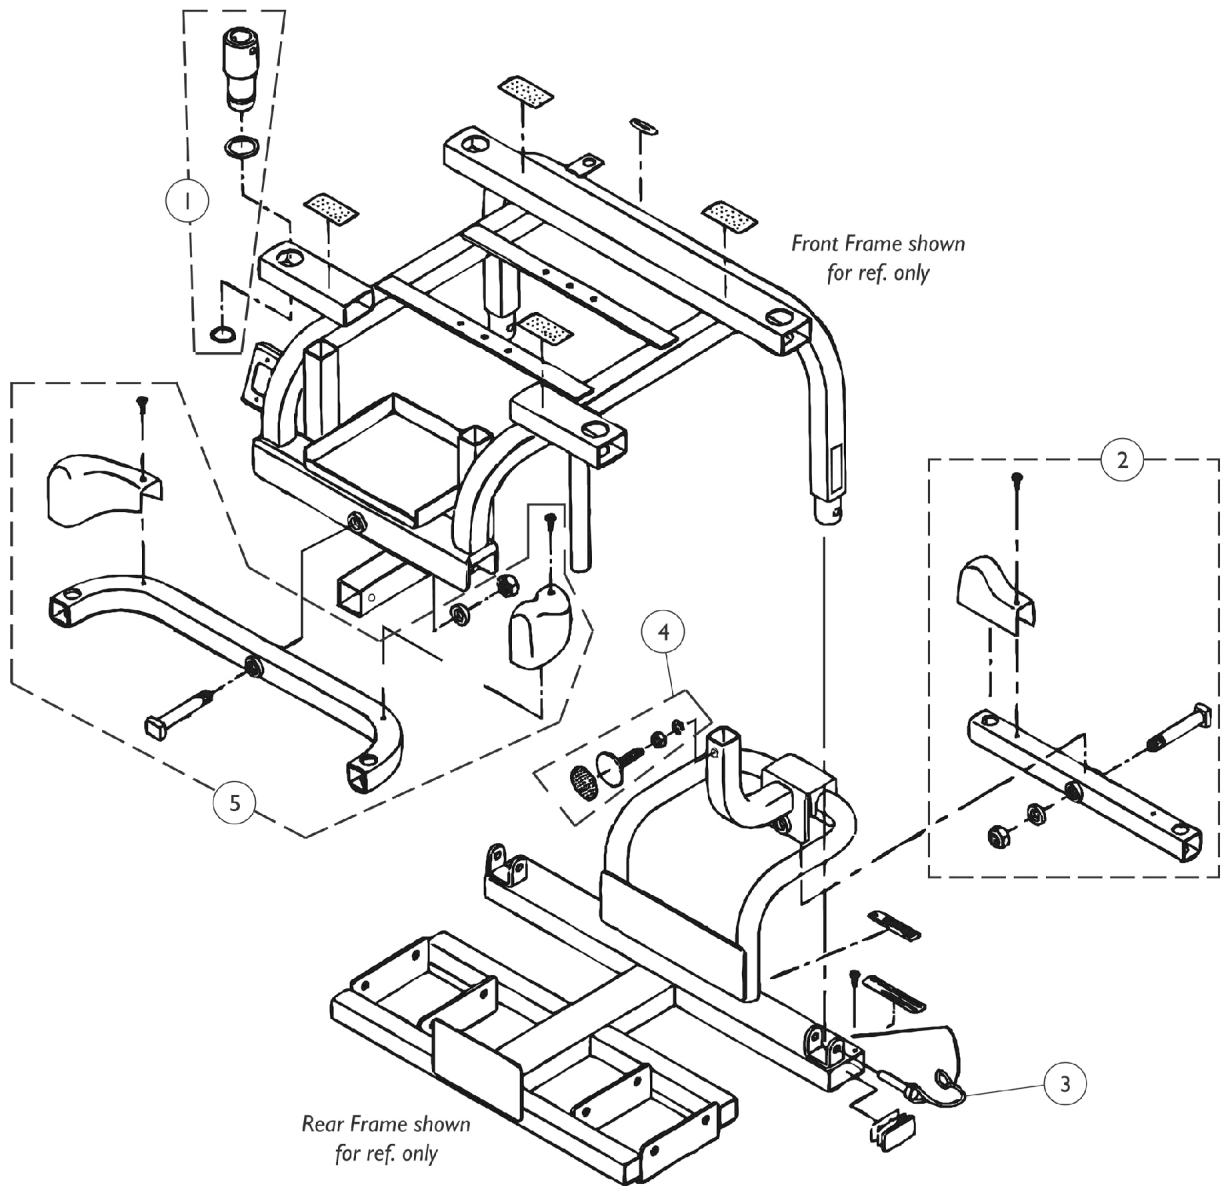

Frame Assembly, Front and Rear

Frame Assembly, Front and Rear

Item Number	Note	Part Number	Description	Quantity Per	
				Package	Assembly
1		1099721-NLA	NLA - Strut, Housing and Hardware Includes: 4 ea. Strut Housing, 4 ea. O-Ring, Rubber, 4 ea. Snap Ring	4	4
2		1099717-NLA	NLA - Axle Assembly (Rear) Includes: 1 ea. Axle, Rear 1 ea. Bolt, Square Head (M12 x 1.25 x 68) 1 ea. Spacer (M12 x 20 x 4.5) 1 ea. Locknut (M12 x 1.25 x 19) 2 ea. Shroud Cover, Rear Axle 2 ea. Screw, Phillips Pan Head (M4 x 12)	1	1
3		1099724-NLA	NLA - Hardware, Connecting Pin Includes: 4 ea. Connecting Pin, Frame 4 ea. Screw, Phillips Self Tap (M2 x 10)	4	4
4		1099722-NLA	NLA - Hardware, Adjustable Stop Rear Frame Includes: 1 ea. Washer, Spring (M8 x 13) 1 ea. Nut (M8 x 1.25 x 13) 1 ea. Screw, Set (M8 x 1.25 x 35) 1 ea. Fastener, Hook Adhesive Back	1	1
5		1099716-NLA	NLA - Axle Assembly (Front) Includes: 1 ea. Axle, Front 1 ea. Bolt, Square Head (M12 x 1.25 x 68) 1 ea. Spacer (12 x 20 x 4.5) 1 ea. Locknut (M12 x 1.25 x 19) 1 ea. Shroud Cover, Front Axle - Right 1 ea. Shroud Cover, Front Axle - Left 2 ea. Screw, Phillips Pan Head (M4 x 15)	1	1