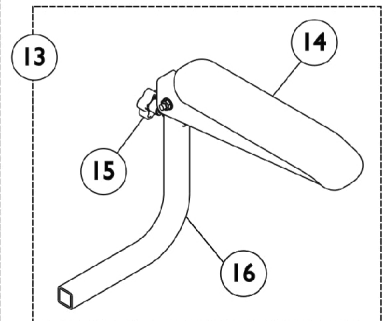

# 16" Seat and Arms

## 16" Seat and Arms

Item Number	Note	Part Number	Description	Quantity Per	
				Package	Assembly
1		1117008-NLA	NLA - Seat Assembly, Grey (16" W)	1	1
2	C,D	1116977-NLA	NLA - Kit, Arm Assembly with Seat Pivot (16" Wide Seat)	1	1
3			NLA - Pivot, Seat	1	1
4			Washer, Steel (5/16 x 1-1/4 x 1/16")	1	4
5			NLA - Screw, Hex Head w/Patch (1/4-20 x 1-1/8")	1	4
6			NLA - Bushing (1/4 x 3/4 x 1/2")	1	6
7			NLA - Arm Assembly, Flip-Up, Black - Right	1	1
8			Knob, Adjustment, Black (5/16-18 x 3/4")	1	3
9			NLA - Arm Assembly, Flip-Up, Black - Left	1	1
10			NLA - Bracket, Arm Support	1	1
11			Washer (1/4 x 1/2 x 1/16")	1	6
12			NLA - Screw, Hex Head w/Patch (1/4-20 x 1-3/8")	1	6
	A,B	1070553-NLA	NLA - Screw, Phillips Pan Head (#10-32 x 5/8")	1	4
13	E	1114228-NLA	NLA - Arm Assembly, Flip-Up, Black - Left	1	1
13		1137221-NLA	NLA - Arm Assembly, Flip-Up, Black - Left	1	1
14		1116976-NLA	NLA - Arm Pad Assembly, Desk Length with Hardware - Left	1	1
15		1114910	Knob, Adjustment, Black (5/16-18 x 3/4")	1	1
16	E	1116906-NLA	NLA - Tube, Lower Arm - Left	1	1
16		1113647	Tube, Arm, Lower Adjustable Width, Black - Left	1	1
17	E	1114227-NLA	NLA - Arm Assembly, Flip-Up, Black - Right	1	1
17		1137220-NLA	NLA - Arm Assembly, Flip-Up, Black - Right	1	1
18		1116975-NLA	NLA - Arm Pad Assembly, Desk Length with Hardware - Right	1	1
19	E	1116905-NLA	NLA - Tube, Lower Arm - Right	1	1
19		1113646	Tube, Arm, Lower Adjustable Width, Black - Right	1	1

NOTE: A - Not Shown.  
B - Screws to attach Arm Pad.  
C - Items 7 & 9, 13 & 17 Arm Assembly Includes: Items 14 & 18 (Arm Pads) and item 15 (Adjustment Knobs).  
D - Includes: Items 2-12.  
E - Due to style change, Arm Rests need to be replaced in pairs. Order 1 ea. of 1137221 Left and 1137220 Right