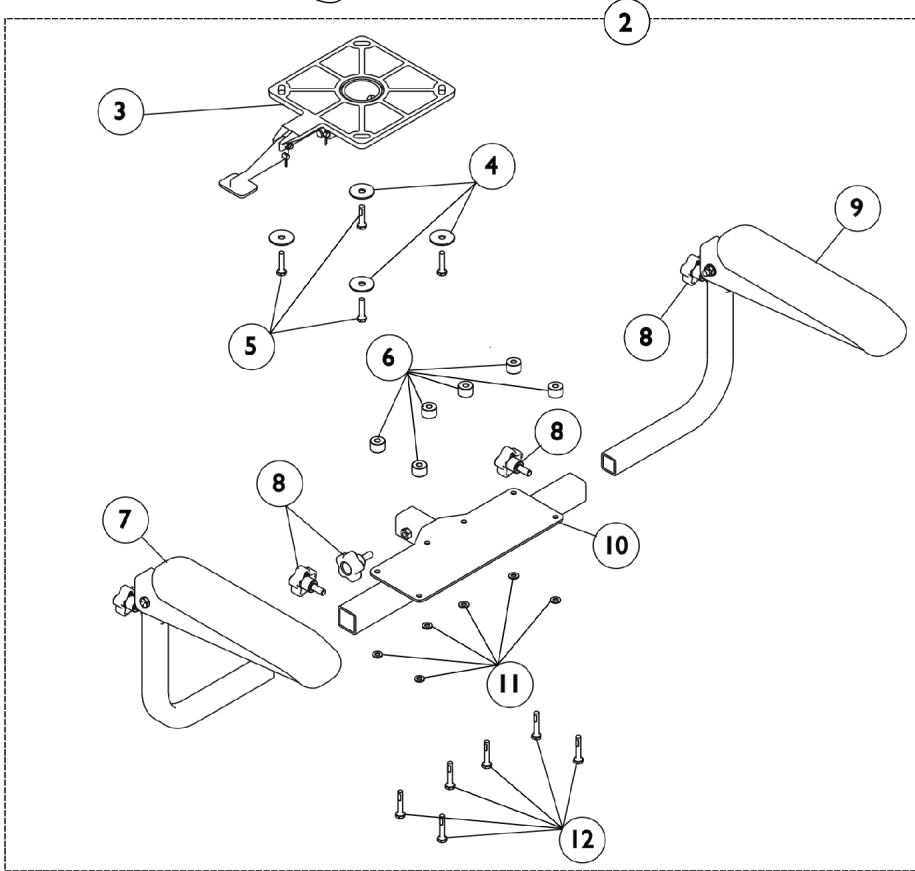

# 16" Seat and Arms

## 16" Seat and Arms

Item Number	Note	Part Number	Description	Quantity Per	
				Package	Assembly
1		1117008-NLA	NLA - Seat Assembly, Grey (16" W)	1	1
2	C,D	1116977-NLA	NLA - Kit, Arm Assembly with Seat Pivot (16" Wide Seat)	1	1
3			NLA - Pivot, Seat	1	1
4			Washer, Steel (5/16 x 1-1/4 x 1/16")	1	4
5			NLA - Screw, Hex Head w/Patch (1/4-20 x 1-1/8")	1	4
6			NLA - Bushing (1/4 x 3/4 x 1/2")	1	6
7			NLA - Arm Assembly, Flip-Up, Black - Right	1	1
8			Knob, Adjustment, Black (5/16-18 x 3/4")	1	3
9			NLA - Arm Assembly, Flip-Up, Black - Left	1	1
10			NLA - Bracket, Arm Support	1	1
11			Washer (1/4 x 1/2 x 1/16")	1	6
12			NLA - Screw, Hex Head w/Patch (1/4-20 x 1-3/8")	1	6
	A,B	1070553-NLA	NLA - Screw, Phillips Pan Head (#10-32 x 5/8")	1	4
13	E	1114228-NLA	NLA - Arm Assembly, Flip-Up, Black - Left	1	1
13		1137221-NLA	NLA - Arm Assembly, Flip-Up, Black - Left	1	1
14		1116976-NLA	NLA - Arm Pad Assembly, Desk Length with Hardware - Left	1	1
15		1114910	Knob, Adjustment, Black (5/16-18 x 3/4")	1	1
16	E	1116906-NLA	NLA - Tube, Lower Arm - Left	1	1
16		1113647	Tube, Arm, Lower Adjustable Width, Black - Left	1	1
17	E	1114227-NLA	NLA - Arm Assembly, Flip-Up, Black - Right	1	1
17		1137220-NLA	NLA - Arm Assembly, Flip-Up, Black - Right	1	1
18		1116975-NLA	NLA - Arm Pad Assembly, Desk Length with Hardware - Right	1	1
19	E	1116905-NLA	NLA - Tube, Lower Arm - Right	1	1
19		1113646	Tube, Arm, Lower Adjustable Width, Black - Right	1	1

NOTE: A - Not Shown.  
B - Screws to attach Arm Pad.  
C - Items 7 & 9, 13 & 17 Arm Assembly Includes: Items 14 & 18 (Arm Pads) and item 15 (Adjustment Knobs).  
D - Includes: Items 2-12.  
E - Due to style change, Arm Rests need to be replaced in pairs. Order 1 ea. of 1137221 Left and 1137220 Right