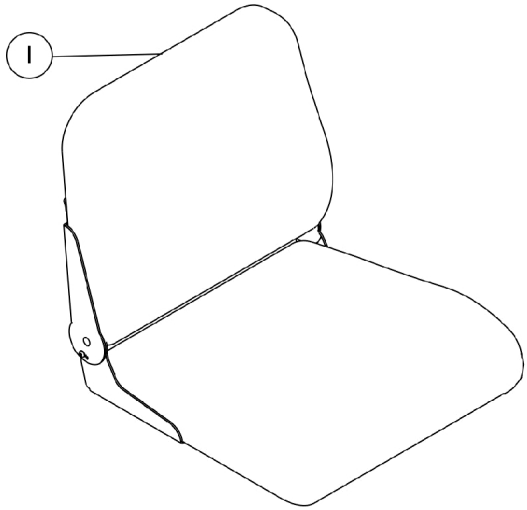

# 16" Seat and Arms

## 16" Seat and Arms

Item Number	Note	Part Number	Description	Quantity Per	
				Package	Assembly
1		1117008-NLA	NLA - Seat Assembly, Grey (16" W)	1	1
2	C,D	1116977-NLA	NLA - Kit, Arm Assembly with Seat Pivot (16" Wide Seat)	1	1
3			NLA - Pivot, Seat	1	1
4			Washer, Steel (5/16 x 1-1/4 x 1/16")	1	4
5			NLA - Screw, Hex Head w/Patch (1/4-20 x 1-1/8")	1	4
6			NLA - Bushing (1/4 x 3/4 x 1/2")	1	6
7			NLA - Arm Assembly, Flip-Up, Black - Right	1	1
8			Knob, Adjustment, Black (5/16-18 x 3/4")	1	3
9			NLA - Arm Assembly, Flip-Up, Black - Left	1	1
10			NLA - Bracket, Arm Support	1	1
11			Washer (1/4 x 1/2 x 1/16")	1	6
12			NLA - Screw, Hex Head w/Patch (1/4-20 x 1-3/8")	1	6
	A,B	1070553-NLA	NLA - Screw, Phillips Pan Head (#10-32 x 5/8")	1	4
13	E	1114228-NLA	NLA - Arm Assembly, Flip-Up, Black - Left	1	1
13		1137221-NLA	NLA - Arm Assembly, Flip-Up, Black - Left	1	1
14		1116976-NLA	NLA - Arm Pad Assembly, Desk Length with Hardware - Left	1	1
15		1114910	Knob, Adjustment, Black (5/16-18 x 3/4")	1	1
16	E	1116906-NLA	NLA - Tube, Lower Arm - Left	1	1
16		1113647	Tube, Arm, Lower Adjustable Width, Black - Left	1	1
17	E	1114227-NLA	NLA - Arm Assembly, Flip-Up, Black - Right	1	1
17		1137220-NLA	NLA - Arm Assembly, Flip-Up, Black - Right	1	1
18		1116975-NLA	NLA - Arm Pad Assembly, Desk Length with Hardware - Right	1	1
19	E	1116905-NLA	NLA - Tube, Lower Arm - Right	1	1
19		1113646	Tube, Arm, Lower Adjustable Width, Black - Right	1	1

NOTE: A - Not Shown.  
B - Screws to attach Arm Pad.  
C - Items 7 & 9, 13 & 17 Arm Assembly Includes: Items 14 & 18 (Arm Pads) and item 15 (Adjustment Knobs).  
D - Includes: Items 2-12.  
E - Due to style change, Arm Rests need to be replaced in pairs. Order 1 ea. of 1137221 Left and 1137220 Right