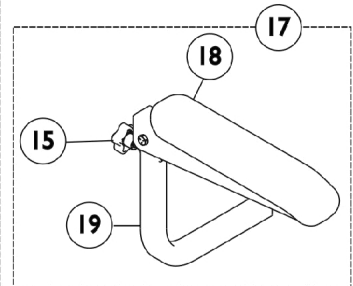

# 16" Seat and Arms

## 16" Seat and Arms

Item Number	Note	Part Number	Description	Quantity Per	
				Package	Assembly
1		1117008-NLA	NLA - Seat Assembly, Grey (16" W)	1	1
2	C,D	1116977-NLA	NLA - Kit, Arm Assembly with Seat Pivot (16" Wide Seat)	1	1
3			NLA - Pivot, Seat	1	1
4			Washer, Steel (5/16 x 1-1/4 x 1/16")	1	4
5			NLA - Screw, Hex Head w/Patch (1/4-20 x 1-1/8")	1	4
6			NLA - Bushing (1/4 x 3/4 x 1/2")	1	6
7			NLA - Arm Assembly, Flip-Up, Black - Right	1	1
8			Knob, Adjustment, Black (5/16-18 x 3/4")	1	3
9			NLA - Arm Assembly, Flip-Up, Black - Left	1	1
10			NLA - Bracket, Arm Support	1	1
11			Washer (1/4 x 1/2 x 1/16")	1	6
12			NLA - Screw, Hex Head w/Patch (1/4-20 x 1-3/8")	1	6
	A,B	1070553-NLA	NLA - Screw, Phillips Pan Head (#10-32 x 5/8")	1	4
13	E	1114228-NLA	NLA - Arm Assembly, Flip-Up, Black - Left	1	1
13		1137221-NLA	NLA - Arm Assembly, Flip-Up, Black - Left	1	1
14		1116976-NLA	NLA - Arm Pad Assembly, Desk Length with Hardware - Left	1	1
15		1114910	Knob, Adjustment, Black (5/16-18 x 3/4")	1	1
16	E	1116906-NLA	NLA - Tube, Lower Arm - Left	1	1
16		1113647	Tube, Arm, Lower Adjustable Width, Black - Left	1	1
17	E	1114227-NLA	NLA - Arm Assembly, Flip-Up, Black - Right	1	1
17		1137220-NLA	NLA - Arm Assembly, Flip-Up, Black - Right	1	1
18		1116975-NLA	NLA - Arm Pad Assembly, Desk Length with Hardware - Right	1	1
19	E	1116905-NLA	NLA - Tube, Lower Arm - Right	1	1
19		1113646	Tube, Arm, Lower Adjustable Width, Black - Right	1	1

NOTE: A - Not Shown.  
B - Screws to attach Arm Pad.  
C - Items 7 & 9, 13 & 17 Arm Assembly Includes: Items 14 & 18 (Arm Pads) and item 15 (Adjustment Knobs).  
D - Includes: Items 2-12.  
E - Due to style change, Arm Rests need to be replaced in pairs. Order 1 ea. of 1137221 Left and 1137220 Right