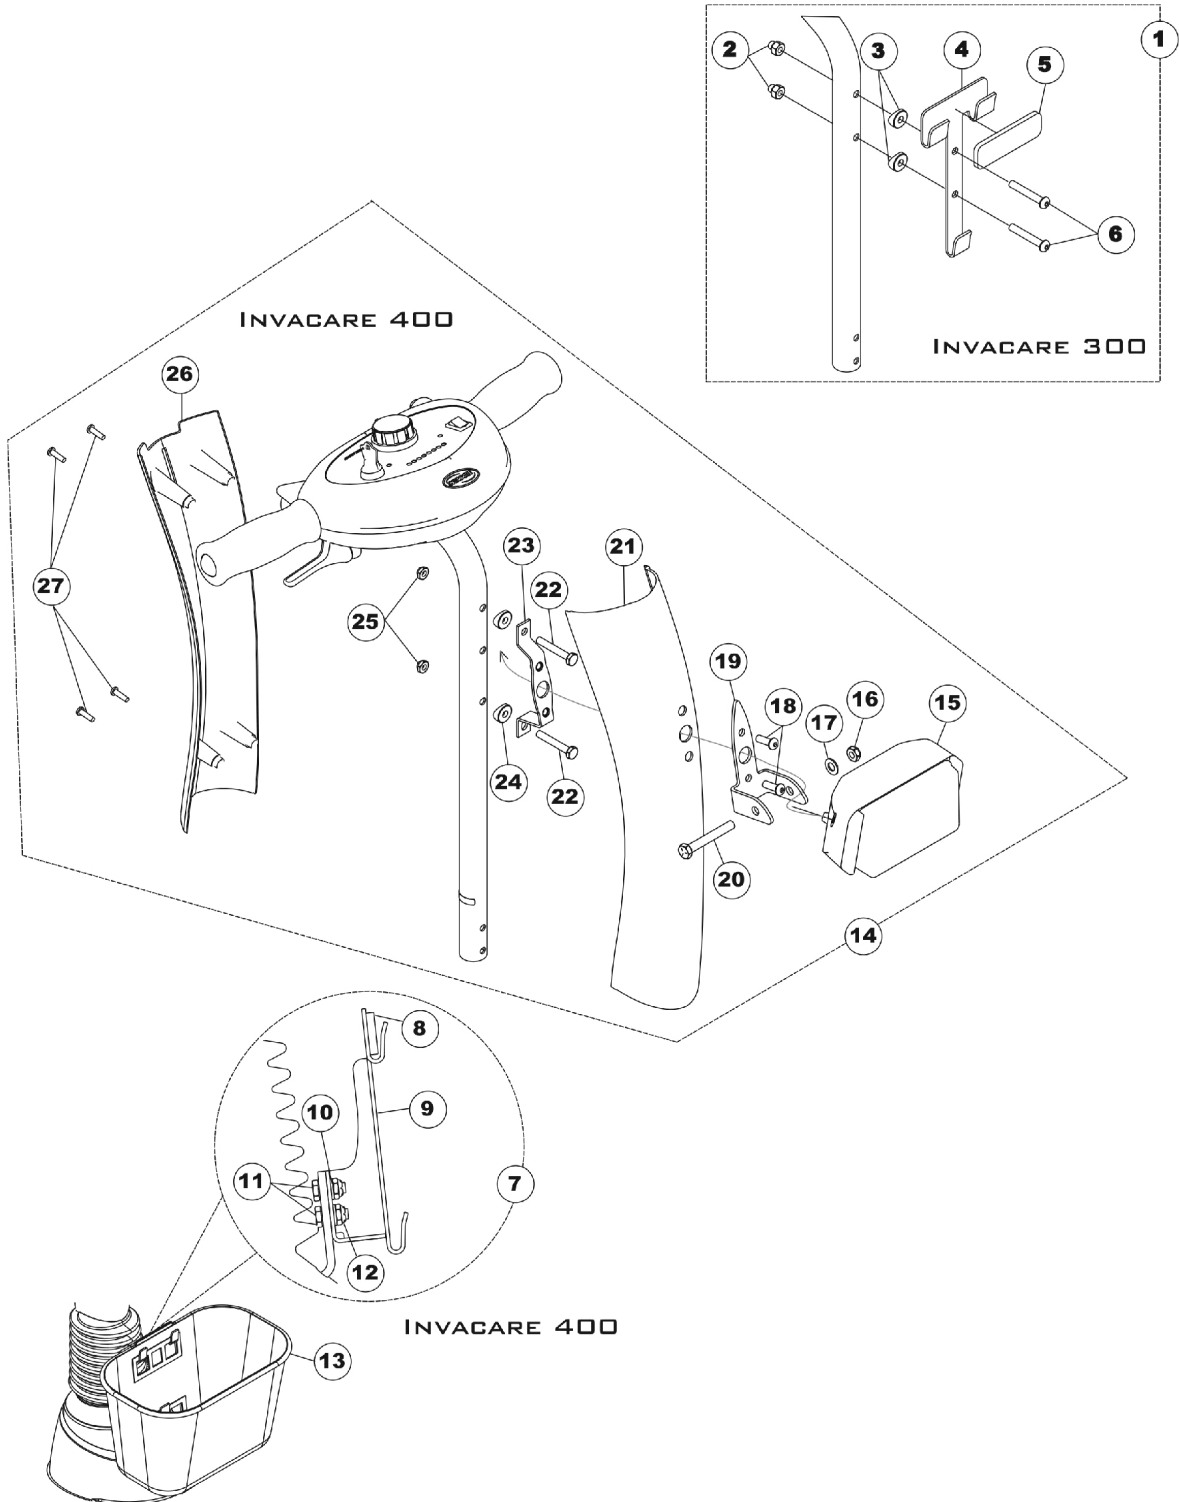

Basket, Headlight, and Tiller Shroud Invacare 400 Scooter

Basket, Headlight, and Tiller Shroud Invacare 400 Scooter

Item Number	Note	Part Number	Description	Quantity Per	
				Package	Assembly
1	A	1118432-NLA	NLA - Kit, Basket Mounting Hardware	1	1
2			Nut, Hex with Nylon Cap (1/4-20)	1	2
3			Spacer, Coved (1/4 x 11/16 x 1/2")	1	2
4			NLA - Bracket, Basket Mounting, Black (Invacare 300 Scooter)	1	1
5			NLA - Pad, Foam	1	1
6			Screw, Socket Button Head (1/4-20 x 1-1/2")	1	2
7	B	1125364-NLA	NLA - Kit, Basket Mounting Hardware (Invacare 400 Scooter)	1	1
8			NLA - Pad, Foam	1	1
9			NLA - Bracket, Basket Mounting, Black (Invacare 400 Scooter)	1	1
10			NLA - Locknut (1/4-20)	1	2
11			Washer (1/4 x 1/2 x 1/16")	1	2
12			Screw, Hex Head (1/4-20 x 5/8")	1	2
13	C	1120484	Basket, Front	1	1
14	D	1125359-NLA	NLA - Tiller Shroud and Headlight Assembly - Candy Red Pearl	1	1
14	D	1125360-NLA	NLA - Tiller Shroud and Headlight Assembly - Deep Blue Pearl	1	1
15		1119187-NLA	NLA - Headlight	1	1
16		1028769	Locknut (5/16-18)	1	1
17		1025704	Washer, Flat (5/16 x 5/8 x 1/16")	1	1
18		1091870	Screw, Socket Button Head w/ Patch (1/4-20 x 3/4")	1	2
19		1125357-NLA	NLA - Bracket, Light Mounting, Black	1	1
20		1070412-NLA	NLA - Screw, Hex Head (5/16-18 x 2-1/4")	1	1
21		1124888-NLA	NLA - Shroud, Front Tiller - Candy Red Pearl	1	1
21		1124889-NLA	NLA - Shroud, Front Tiller - Deep Blue Pearl	1	1
22		1037610	Screw, Hex Head (1/4-20 x 1-5/8")	1	2
23		1125358-NLA	NLA - Bracket, Tiller Shroud Mounting with Inserts, Black	1	1
24		1026099	Spacer, Coved (1/4 x 11/16 x 1/2")	1	2
25		1025195	NLA - Locknut (1/4-20)	1	2
		7930323-NLA	NLA - Package, Locknut (1/4-20)	25	1
26		1114279-NLA	NLA - Shroud, Tiller, Black - Rear	1	1
27		1114276	Screw, Phillips Pan Head (#8-16 x 5/8")	1	4

NOTE: A - Includes: Items 2-6.
B - Includes: Items 8-12.
C - The Basket is the same for the HMV300 and the HMV 400.
D - Includes: Items 15-27.