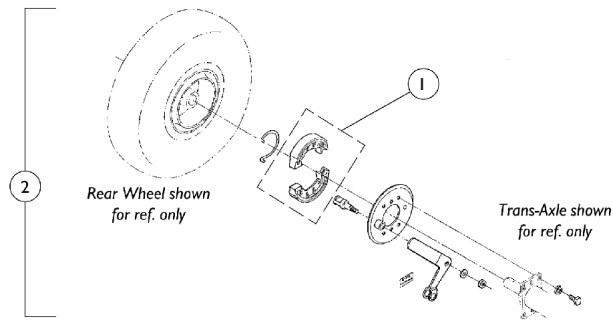

Disc Brake Assembly - Panther MX4

Available Only on Standard Tiller Models (Before S/N 00F623495)

Item Number	Note	Part Number	Description	Quantity Per	
				Package	Assembly
1		1088789-NLA	NLA - Shoes, Disc Brake (Pair)	2	1
2		1088784-NLA	NLA - Disc Brake Assembly w/ Shoes and Hardware - Panther MX4	1	1