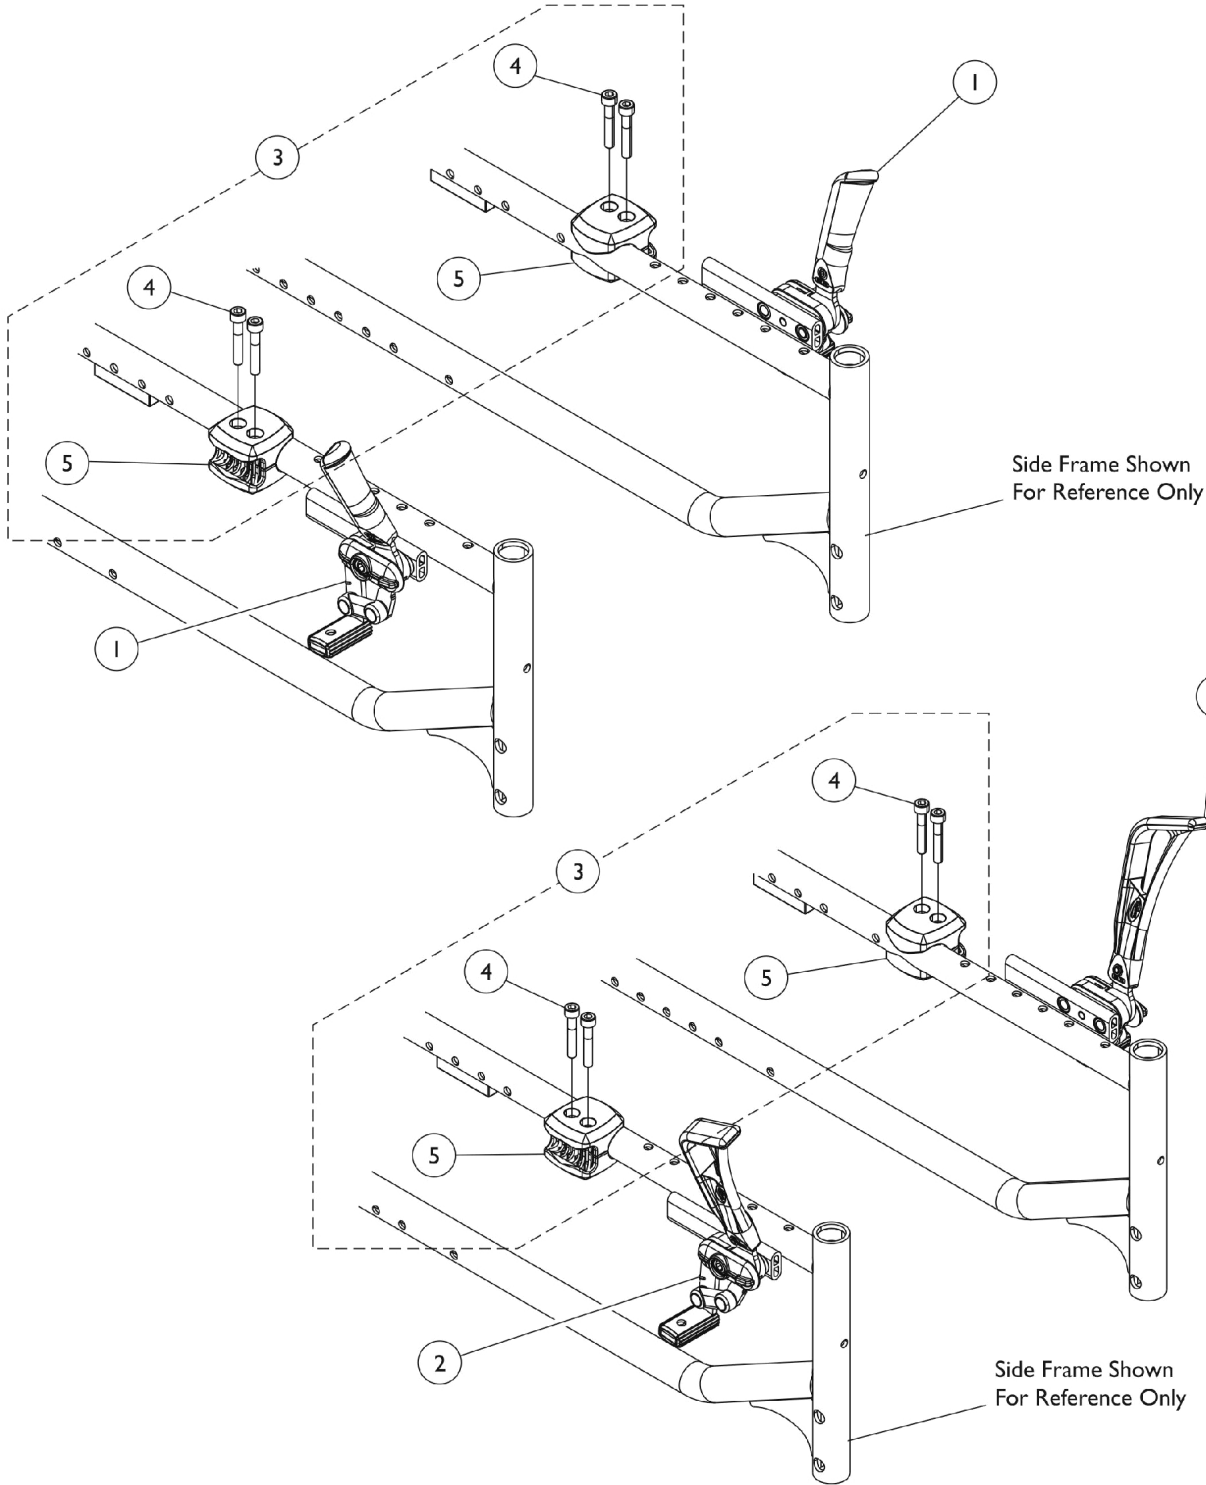

Wheel Locks - Push to Lock and Push to Lock Extended

Wheel Locks - Push to Lock and Push to Lock Extended

Item Number	Note	Part Number	Description	Quantity Per	
				Package	Assembly
1		1425634	Wheel Lock Assembly, Push to Lock - Left	1	1
1		1425635	Wheel Lock Assembly, Push to Lock - Right	1	1
2		1425602	Wheel Lock Assembly, Push to Lock, Extended - Left	1	1
2		1425603	Wheel Lock Assembly, Push to Lock, Extended - Right	1	1
	A	1425642	Wheel Lock Assembly w/ Hardware, Dual Amputee - Left	1	1
	A	1425643	Wheel Lock Assembly w/ Hardware, Dual Amputee - Right	1	1
3	B	1423107	Kit, Hardware, Clamp Brake (Pair)	1	1
4			Screw (M6 x 1 x 35mm)	1	4
5			Mounting Clamp, Wheel Lock	1	2
NOTE: A - Not shown in illustration. B - Includes items 4 and 5.					