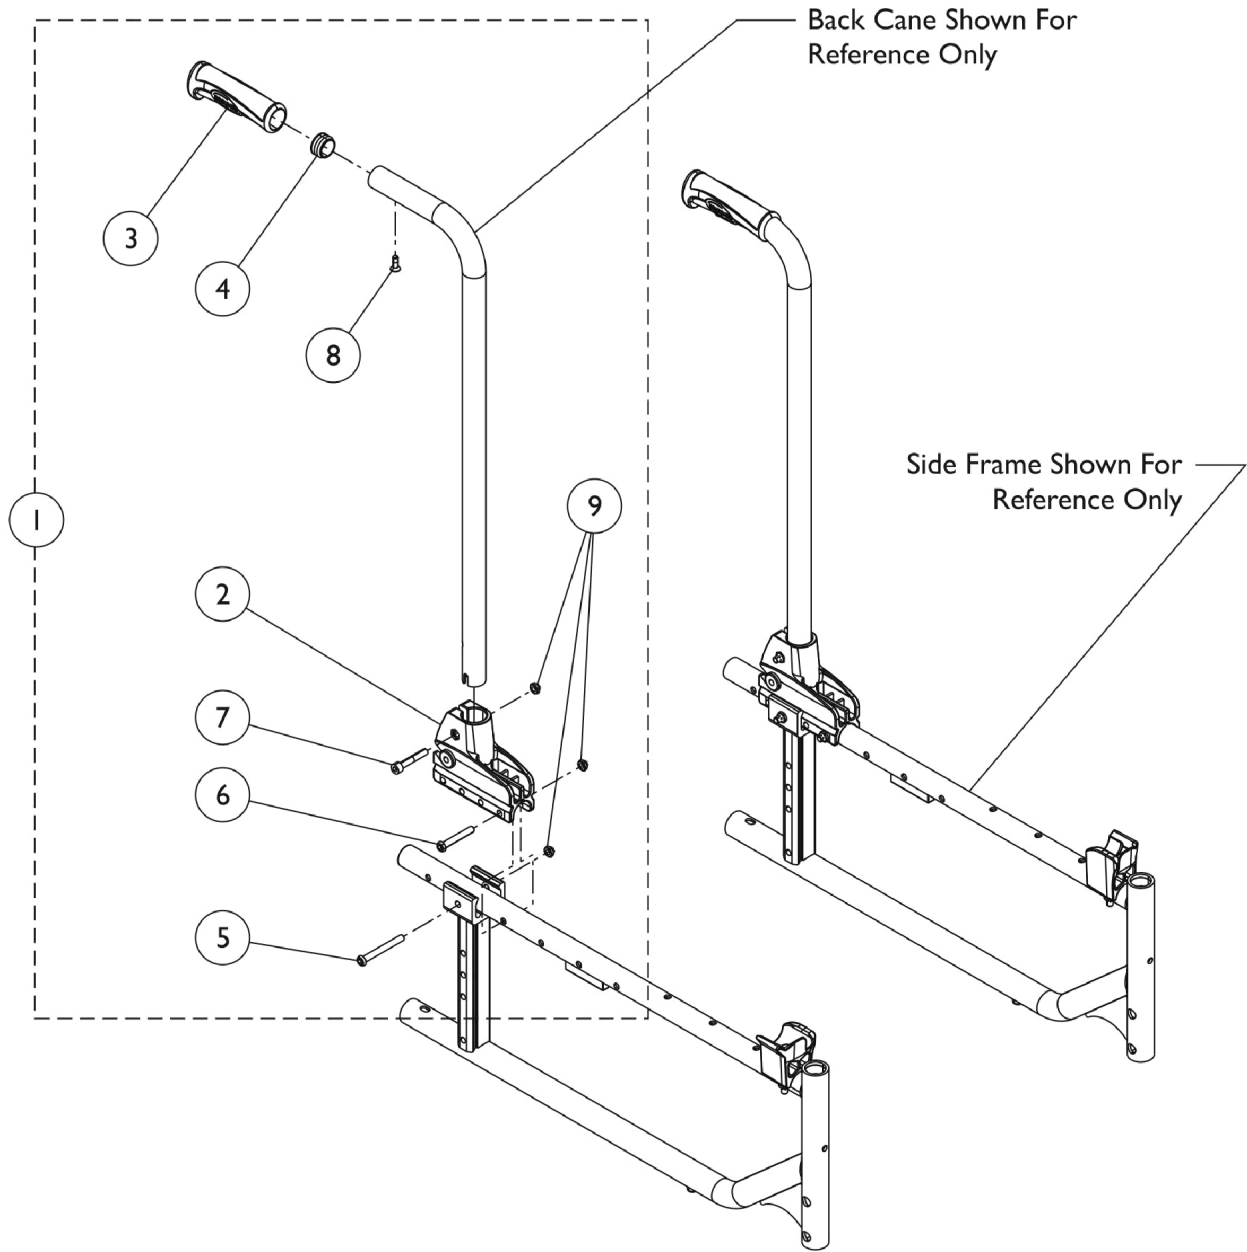

Back Cane Hardware w/o Back Brace

Fixed Height, Zero and Seven Degree

Back Cane Hardware w/o Back Brace Fixed Height, Zero and Seven Degree

Item Number	Note	Part Number	Description	Quantity Per	
				Package	Assembly
1	A	1169044-NLA	NLA - Hardware, Fixed Height Cane w/o Backbrace	1	1
2			Bracket, Cane, Rear	1	2
3			Grip, Cane (22 mm)	1	2
4			Button, Plug (22mm)	1	2
5			Screw, Socket Button Head (M6 x 53mm)	1	2
6			NLA - Screw, Socket Button Head (M6 x 40mm)	1	2
7			Screw, Socket Head, Cap (M6 x 35mm)	1	2
8			Screw, Phillips Pan Head (M4.8 X 16mm)	1	2
9			NLA - Locknut (M6 x 1)	1	6
2		1423410	Bracket, Cane, Rear	1	2

NOTE: A - Includes items 2 - 9.