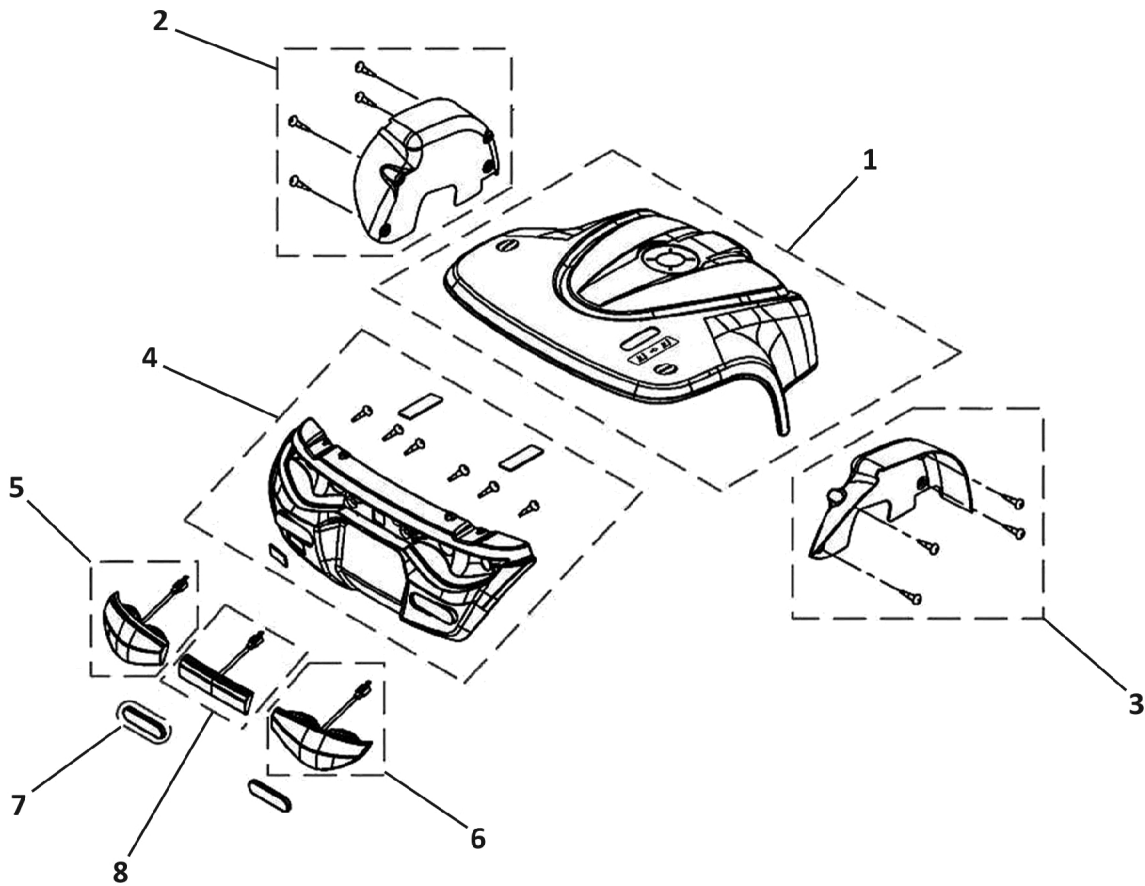

# Rear Shroud

Item Number	Note	Part Number	Description	Quantity Per	
				Package	Assembly
1		1518037	Shroud, Rear, Complete, Silver	--	1
1		1521656	Shroud, Rear, Complete, Blue	--	1
1		1530003	Shroud, Rear, Complete, Red	--	1
2		1518030	Fender - Left	--	1
3		1518029	Fender - Right	--	1
4		1518032	Cover, Rear Bumper	--	1
5		1518034	Turn Signal, Rear - Left	--	1
6		1518033	Turn Signal, Rear - Right	--	1
7		1518036	Reflector, Rear, E-Mark	--	2
8		1518035	Neon Light, Complete	--	1