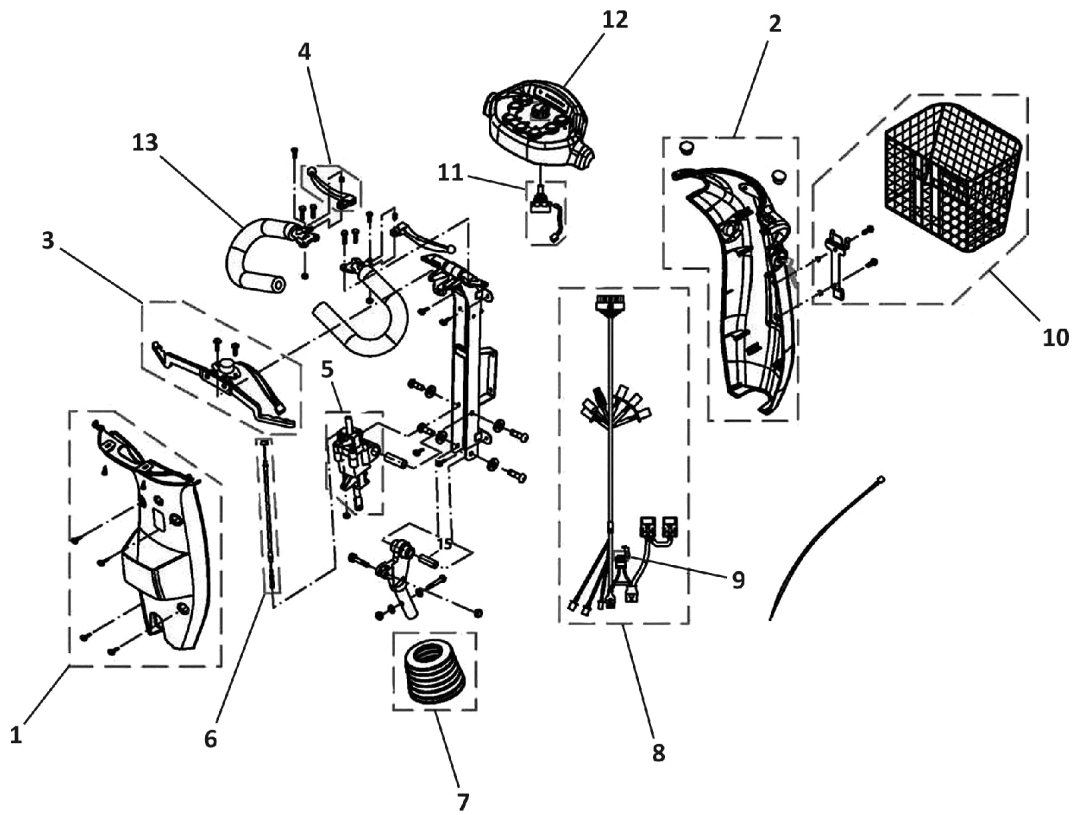

Steering

Steering

Item Number	Note	Part Number	Description	Quantity Per	
				Package	Assembly
1		1521497	Cover, Steering Rear, Complete, Silver	--	1
1		1521660	Cover, Steering, Rear, Complete, Blue	--	1
1		1530006	Cover, Steering, Front, Complete, Red	--	1
2		1521495	Cover, Steering, Front, Complete, Silver	--	1
2		1521659	Cover, Steering, Front, Complete, Blue	--	1
3		1521575	Starter	--	1
4		1521578	Regulator Rod	--	1
5		1505279	Adjustable Steering Assembly	--	1
6		1521583	Cable, Starter to Adjustable Steering Assembly	--	1
7		1521586	Cover, Steering Joint	--	1
8		1521576	Wire Harness	--	1
9		1521577	Fuse (10 Amp)	--	1
10		1521584	Basket, Front	--	1
11		1505462	Variable Resistor, Complete (30.0KO)	--	1
12		1505460	Knob, Speed Control	--	1
13		1527790	Foam Grip	--	2
	A	1164848	Package, Ignition Key	10	1

NOTE: A - Not shown in the illustration.