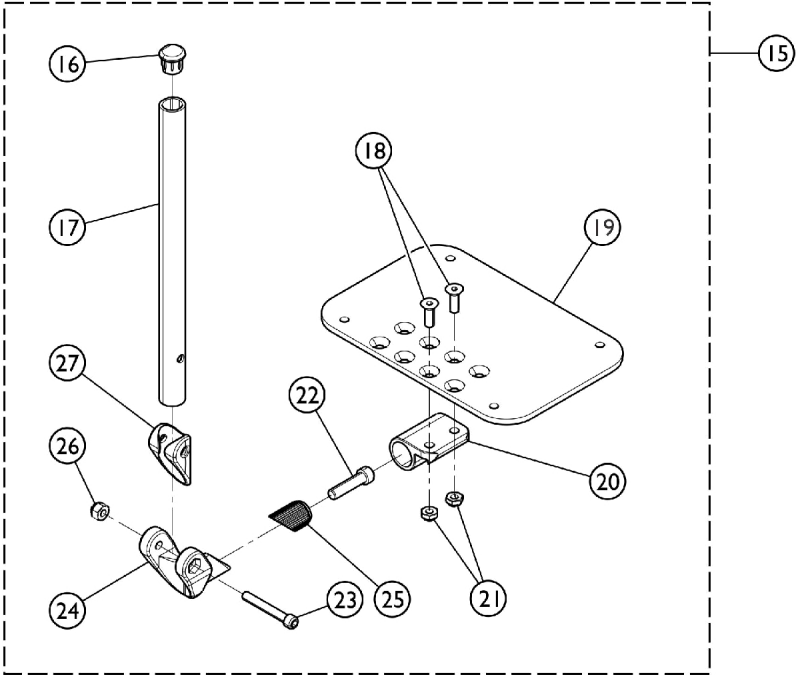

Used on Wedge Style Elevating Legrests (AT5044/AT5044LIFT)