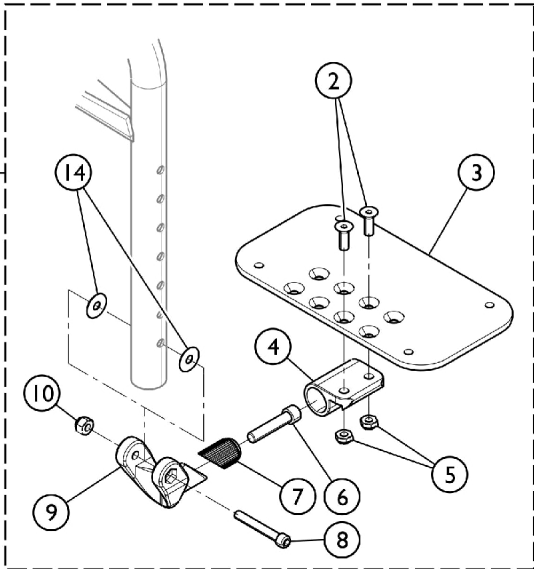

70 Degree MFX, 80 Degree MFX and
90 Degree Swingaway
Front Riggings

Used on All Front Riggings EXCEPT Wedge Style Elevating Legrests (AT5044/AT5044LIFT)