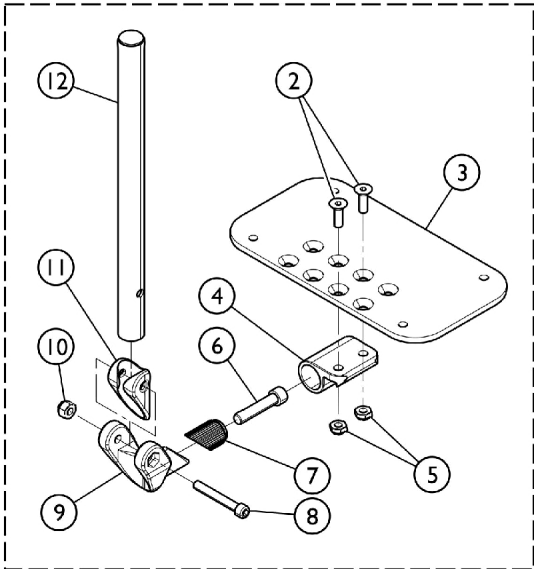

Adjustable Angle Footplates with/without Pivot Tubes

(AT5543)

60 Degree, 60 Degree MFX, 70 Degree No Taper
70 Degree Lift-Off and 80 Degree No Taper
Swingaway, Articulating Legrests

70 Degree MFX, 80 Degree MFX and
90 Degree Swingaway
Front Riggings