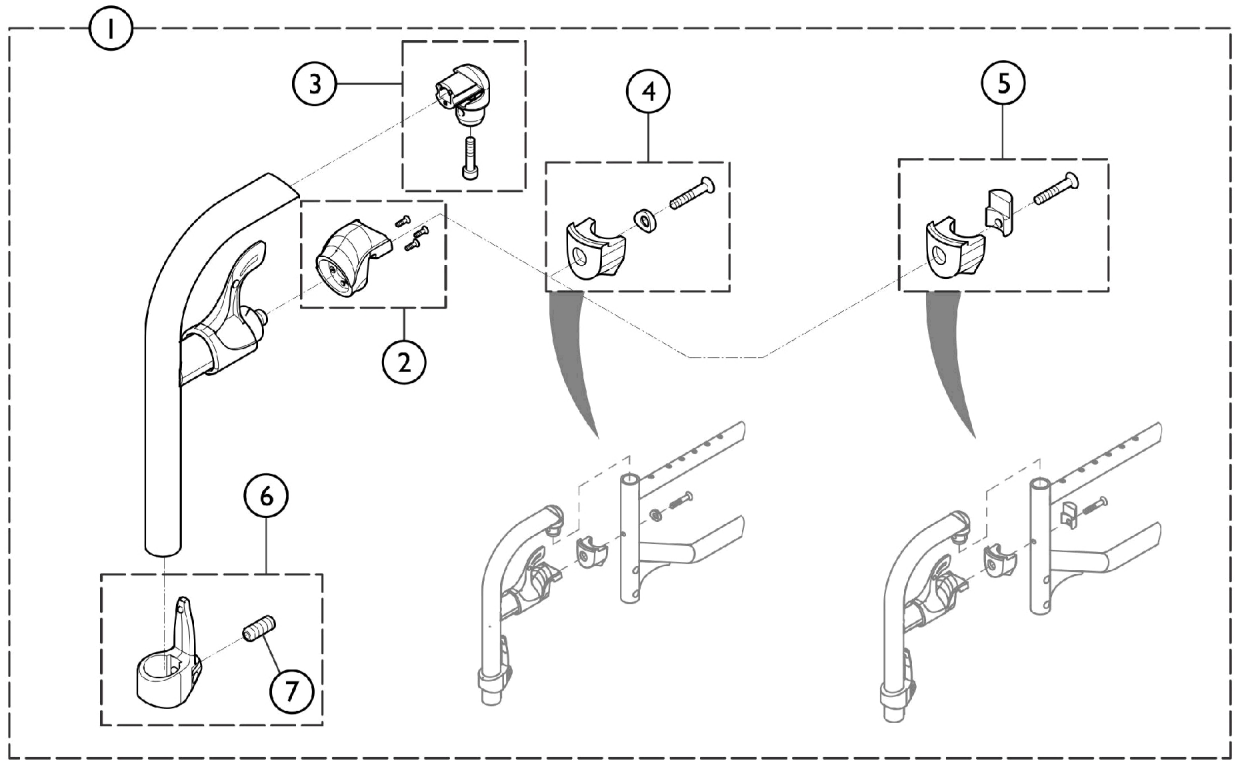

Front Riggings - 90 Degree Hanger (90SA)

SCM_131B

Item Number	Note	Part Number	Description	Quantity Per	
				Package	Assembly
1	A	See Chart	#1. 90 Degree Hanger	1	2
2		SP1584383	Kit, Hanger Locking Nose	1	2
3		SP1584381	Kit, Hanger Pivot	1	2
4		SP1584380	Kit, Hanger Locked	1	2
5		SP1587483	Kit, Hanger Stopper	1	2
6		SP1584382	Calf Strap Holder and Ball Screw	1	2
7		SP1424571	Screw, Stop (M10 x 23)	1	2

NOTE: A - Includes items 2, 3, 4, 5, 6, and 7.

#1. 90 Degree Hanger

Color	Part Number	Color	Part Number
Pearl White	SP1584370-0637	Hypnotic Purple	SP1584370-0645
Anthracite Black	SP1584370-0609	Pearl Grey	SP1584370-0515
Pop Blue	SP1584370-0643	Matte Black	SP1584370-0646
Deep Red	SP1584370-0607	Intense Yellow	SP1584370-0647
Extreme Green	SP1584370-0644	Vibrant Orange	SP1584370-0648