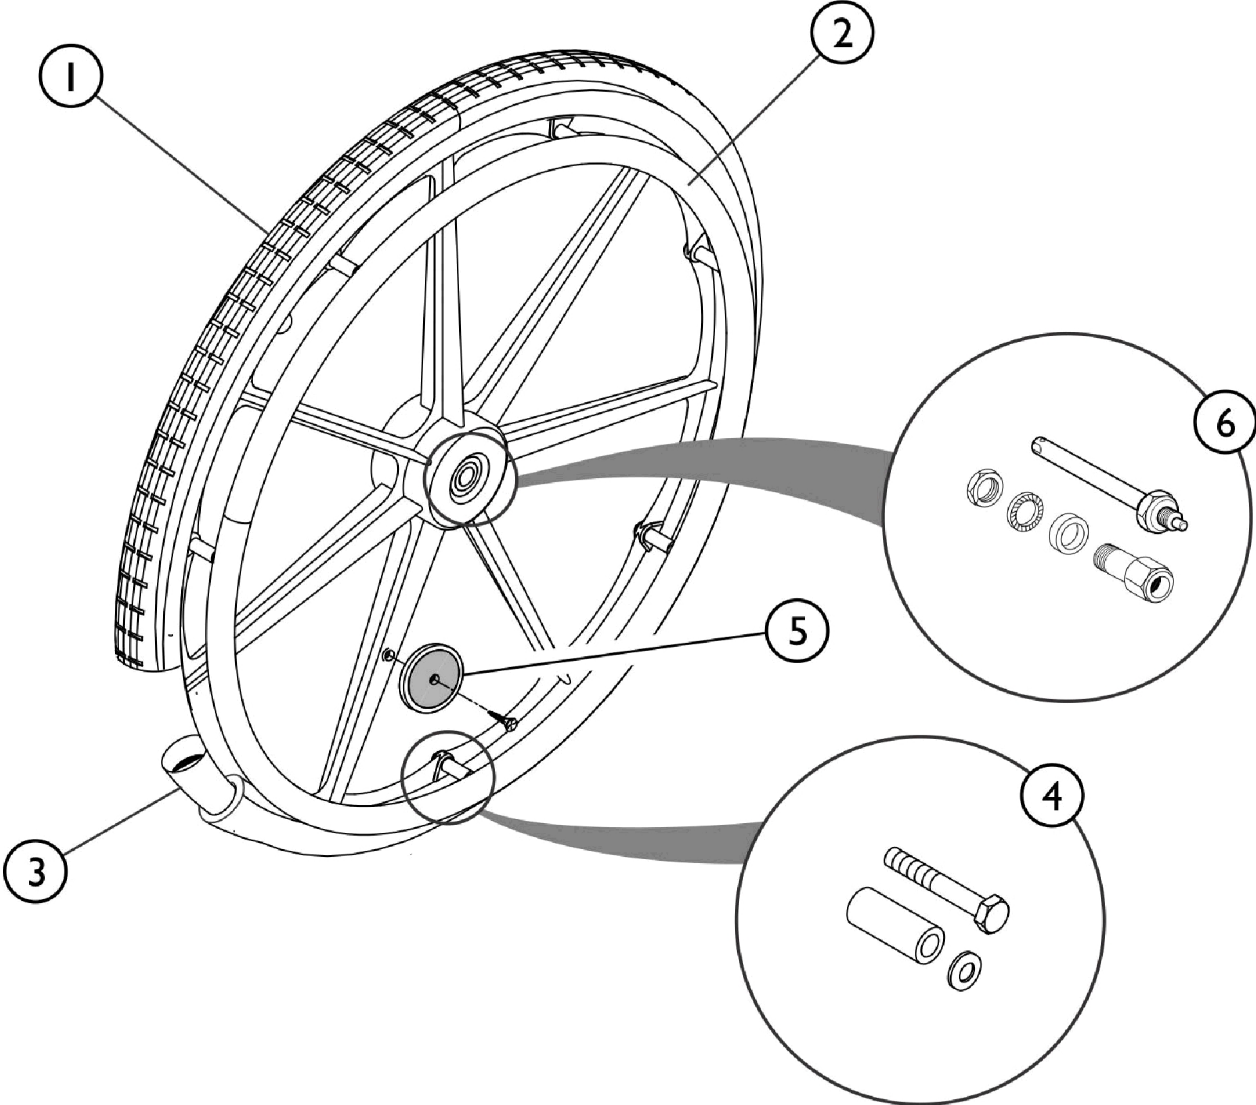

# Wheels - Rear - Service Parts - Composite (COM)

SCM\_121A

## Wheels - Rear - Service Parts - Composite (COM)

Item Number	Note	Part Number	Description	Quantity Per	
				Package	Assembly
1		SP0036-30035	Tire, Pneumatic, Grey (22" x 1-3/8")	1	1
1		SP0036-10014	Tire, Solid, Grey (22" x 1-3/8")	1	1
1		SP0036-30001	Tire, Pneumatic, Grey (24" x 1-3/8")	1	1
1		SP0036-10013	Tire, Solid, Grey (24" x 1-3/8")	1	1
2		SP1604839	Kit, Aluminum Handrim, 7 Position, Composite Wheel (22")	1	1
2		SP1601840	Kit, Anti-Slip Handrim, 7 Position, Composite Wheel (22")	1	1
2		SP1601841	Kit, Aluminum Handrim , 7 Position, Composite Wheel (24")	1	1
2		SP1601842	Kit, Anti-Slip Handrim, 7 Position, Composite Wheel (24")	1	1
3		SP0036-20007	Tube, Inner (22" x 1-3/8")	1	1
3		SP0036-20001	Tube, Inner (24" x 1-3/8")	1	1
4		SP1601484	Kit, Handrim Hardware, Composite Wheel, 7 position	1	1
5		SP9037-30001	Kit, Reflector, Composite Wheel	1	1
6		SP1591280	Kit, Quick Release Axle	1	1