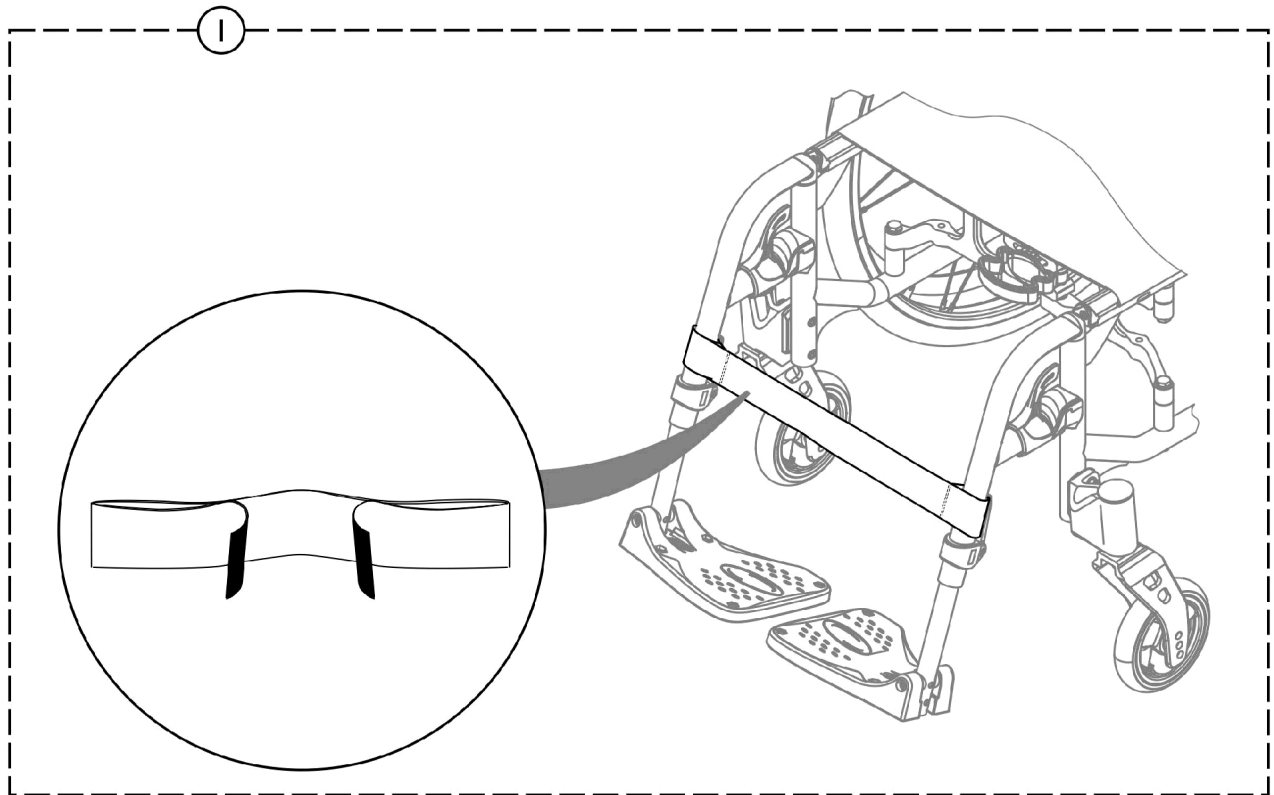

Accessories - Calf Strap

SCM_117A

Item Number	Note	Part Number	Description	Quantity Per	
				Package	Assembly
1		SP0572-05794	Calf Strap Adjustable, Small, (12-16" W)	1	1
1		SP1433580	Calf Strap Adjustable, Medium (17-19" W)	1	1
1		SP1497574	Calf Strap Adjustable, Large, (20-24" W)	1	1