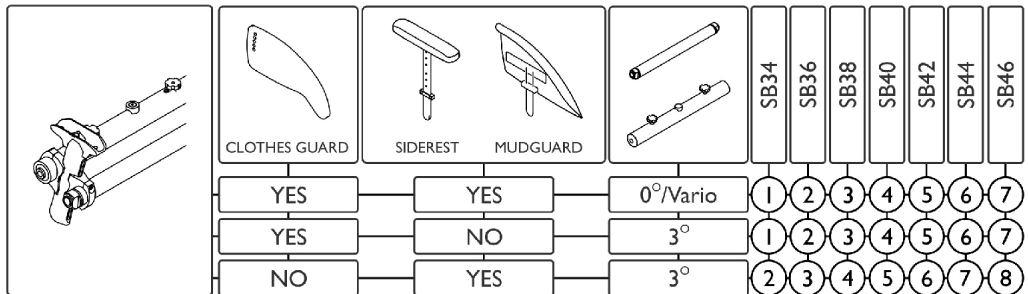

Chassis - Vario Axle

Chassis - Vario Axle

Item Number	Note	Part Number	Description	Quantity Per	
				Package	Assembly
1		1507611	Vario-Ax, Complete 355mm	1	1
2		1507612	Vario-Ax, Complete 375mm	1	1
3		1507613	Vario-Ax, Complete 395mm	1	1
4		1507615	Vario-Ax, Complete 415mm	1	1
5		1507616	Vario-Ax, Complete 435mm	1	1
6		1507617	Vario-Ax, Complete 455mm	1	1
7		1507619	Vario-Ax, Complete 475mm	1	1
8		1507620	Vario-Ax, Complete 495mm	1	1