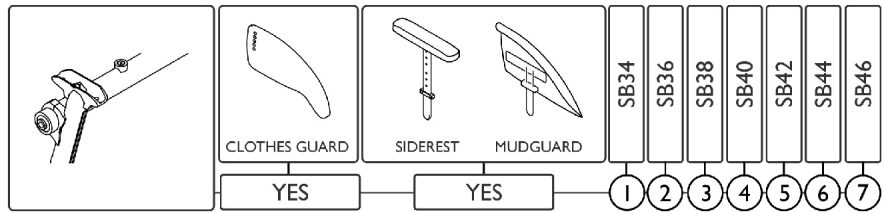

Chassis - Vario Axle

Chassis - Vario Axle

Item Number	Note	Part Number	Description	Quantity Per	
				Package	Assembly
1		1507611	Vario-Ax, Complete 355mm	1	1
2		1507612	Vario-Ax, Complete 375mm	1	1
3		1507613	Vario-Ax, Complete 395mm	1	1
4		1507615	Vario-Ax, Complete 415mm	1	1
5		1507616	Vario-Ax, Complete 435mm	1	1
6		1507617	Vario-Ax, Complete 455mm	1	1
7		1507619	Vario-Ax, Complete 475mm	1	1
8		1507620	Vario-Ax, Complete 495mm	1	1