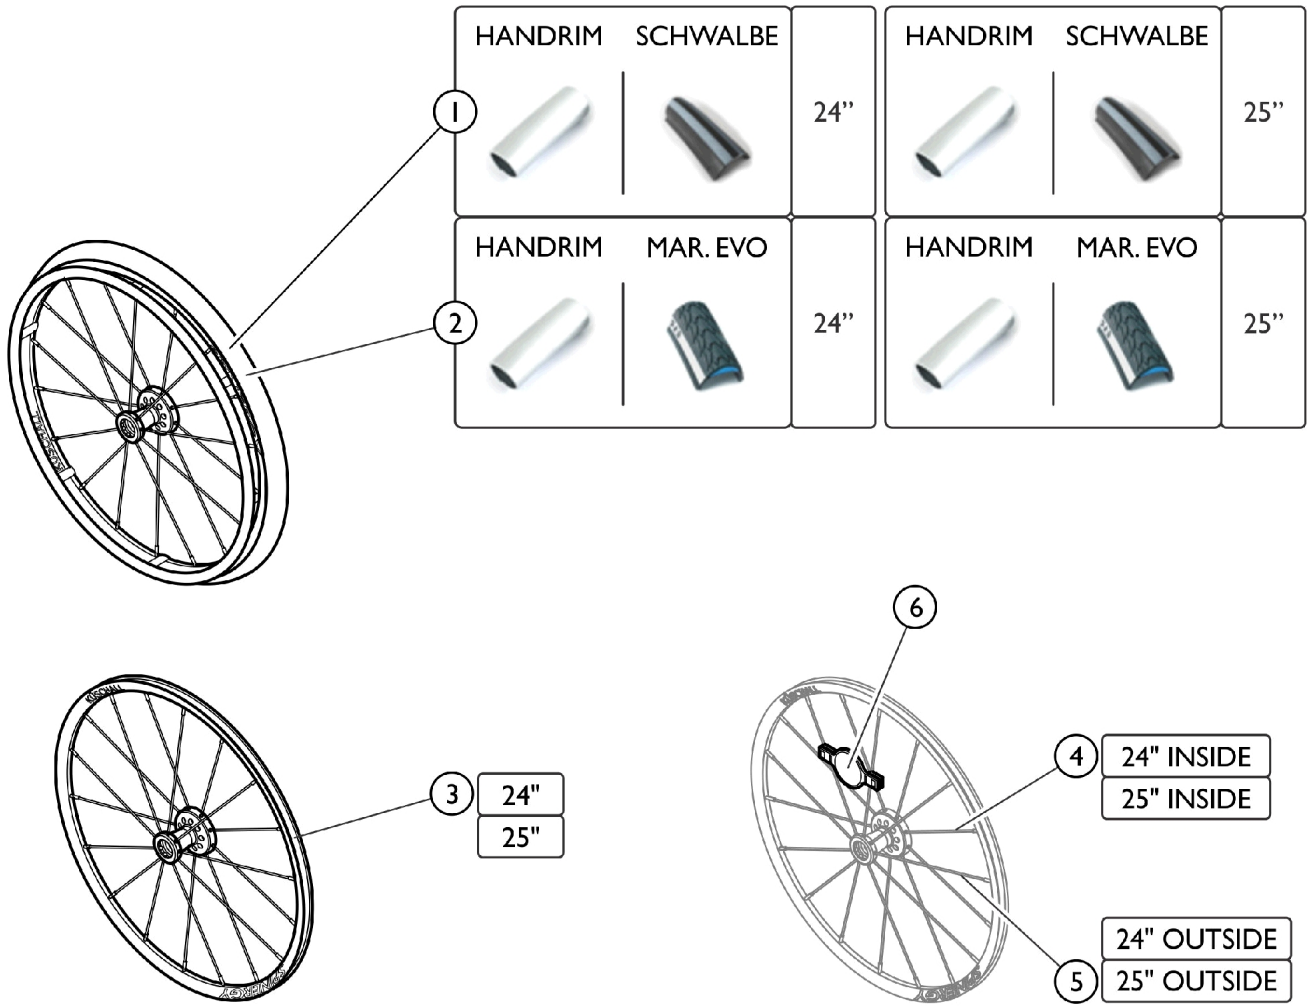

Rear Wheels - Spinergy LXX - 24" and 25" Wheels

Rear Wheels - Spinerger LXX - 24" and 25" Wheels

Item Number	Note	Part Number	Description	Quantity Per	
				Package	Assembly
1		1579101	Rear Wheel (24"), Spinerger LXX, Aluminum Handrim, Black, Schwalbe One Tire, Complete	1	2
1		SP1638077	Rear Wheel (25"), Spinerger LXX, Aluminum Handrim, Black, Schwalbe One Tire, Complete	1	2
2		1579105	Rear Wheel (24"), Spinerger LXX, Aluminum Handrim, Black, Marathon Evo Tire, Complete	1	2
2		SP1638078	Rear Wheel (25"), Spinerger LXX, Aluminum Handrim, Black, Marathon Evo Tire, Complete	1	2
3		1579102	Rear Wheel (24"), Spinerger LXX, No Handrim, No Tire	1	2
3		SP1638079	Rear Wheel (25"), Spinerger LXX, No Handrim, No Tire	1	2
4		1579103	(24") Spoke Inside, Spinerger LXX Wheel (236mm)	1	9
5		1579104	(24") Spoke Outside, Spinerger LXX Wheel (249mm)	1	9
6		1571088	Spoke Reflector (Pair)	2	1