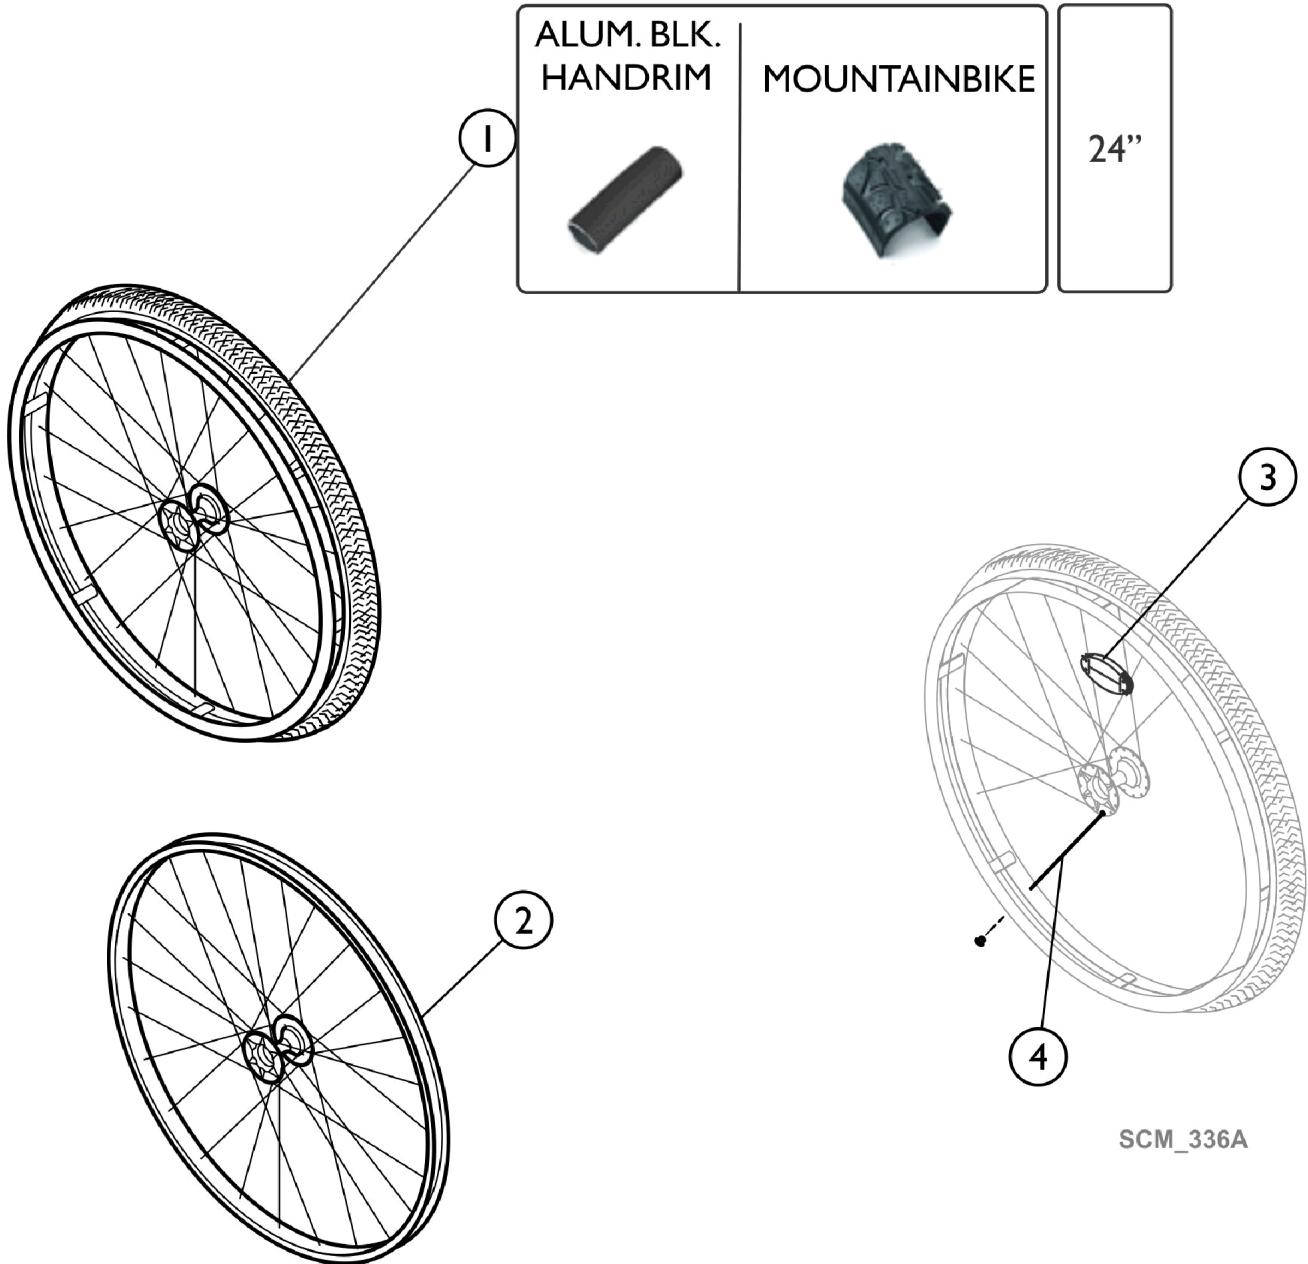

Rear Wheels - Mountain Bike Wheel - 24" Wheels

NOTE: 24" Mountain Bike Wheel Assembly uses a 22" Handrim.

Rear Wheels - Mountain Bike Wheel - 24" Wheels

NOTE: 24" Mountain Bike Wheel Assembly uses a 22" Handrim.

Item Number	Note	Part Number	Description	Quantity Per	
				Package	Assembly
1		1562665	Rear Wheel (24"), Mountain Bike, Aluminum Handrim, Black, MTB Tire	1	2
2		1529327	Rear Wheel (24"), Mountain Bike, No Handrim, No Tire	1	2
3		1571073	Spoke Reflector (Pair)	2	1
4		1579085	Kit, Spoke, Mountain Bike Wheel (10 Pcs.)	10	1