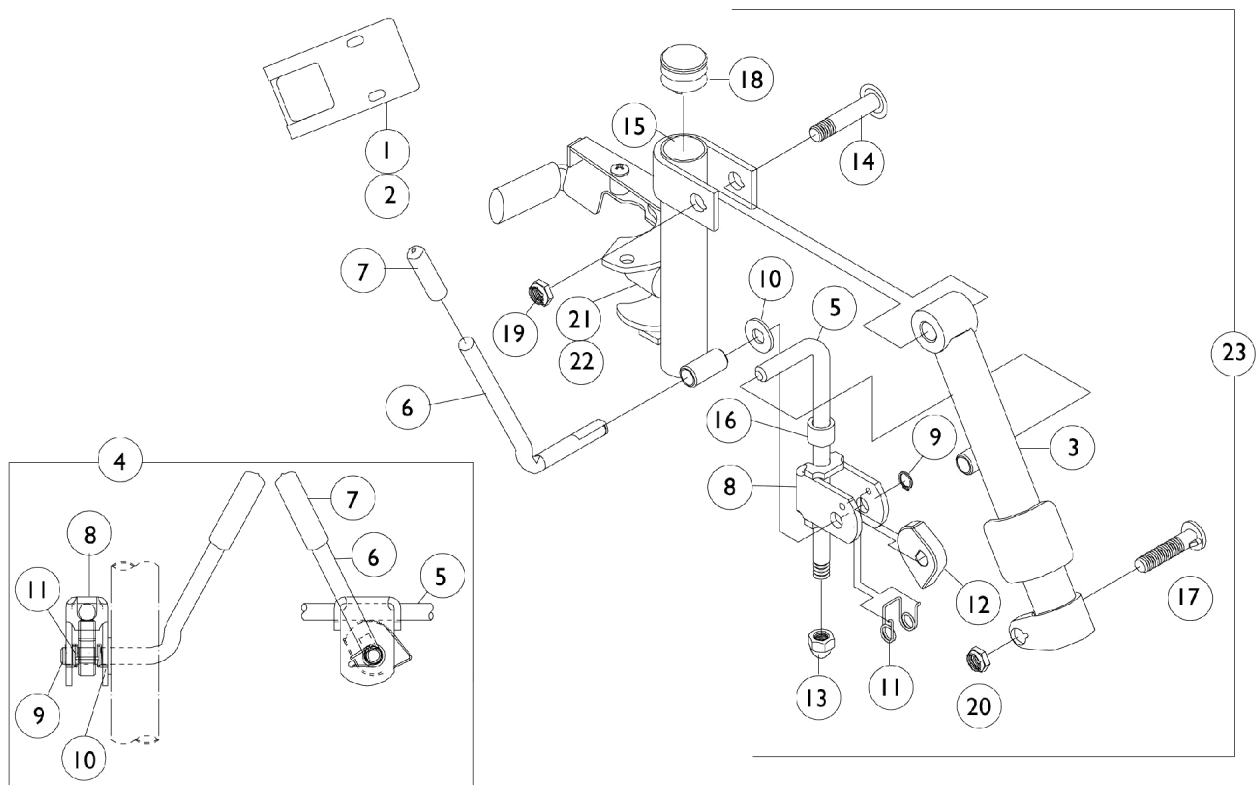

Legrest Support Assembly

92 - (12', 14", 16" Wide Chairs)

Calf Pads are not included with support assembly. Please refer to "Front Rigging Index and Calf Pads" category.

Legrest Support Assembly

92 - (12', 14", 16" Wide Chairs)

Calf Pads are not included with support assembly. Please refer to "Front Riggings Index and Calf Pads" category.

Item Number	Note	Part Number	Description	Quantity Per	
				Package	Assembly
1		47352X003	Lock, Pad Plate, Legrest, Black	1	1
2		47352X004	Clamp, Black	1	1
3	F	04526X006-NLA	NLA - Tube, Elevating Support, Chrome - Right	1	1
3	F	04526X007-NLA	NLA - Tube, Elevating Support, Chrome - Left	1	1
3	G	04526X002-NLA	NLA - Tube, Support, Legrest, Elevating, Chrome - Right	1	1
3	G	04526X003-NLA	NLA - Tube, Support, Legrest, Elevating, Chrome - Left	1	1
3	H	04526X004-NLA	NLA - Tube, Elevating Support, Chrome - Right	1	1
3	H	04526X005-NLA	NLA - Tube, Elevating Support, Chrome - Left	1	1
4	A,E	1046328-NLA	NLA - Kit, Ratchet	1	1
5		42326X001	Bar, Ratchet	1	1
6	A	1037126	Handle, Release	1	1
7	C	1040060	Tip, Plastic, Black	1	1
7	D	1006490	Tip, Plastic, Black	1	1
8	A	04528X002	Bracket, Release, Black	1	1
9	B,C	1040831	Ring, Snap	1	1
9	B,D	40187X000-NLA	NLA - Pin, Roll (1/8" x 9/16")	1	1
10		7930310-NLA	NLA - Washer, Nylon (5/16 x 11/16 x 1/16")	25	1
11	A	1037485	Spring, Release	1	1
12	A	1037125	Cam, Legrest	1	1
13		7930336-NLA	NLA - Nut, Acorn (5/16-24)	25	1
14		11919X000-NLA	NLA - Screw, Slotted Truss Head (3/8-16 x 1-1/2")	1	1
15		1031481-NLA	NLA - Legrest Support Tube Assembly, Adult, Chrome - Right	1	1
15		1031482-NLA	NLA - Legrest Support Tube Assembly, Adult, Chrome - Left	1	1
16		47330X003	Spacer (5/16 x 1/2 x 3/8")	1	1
17		11232X009	Bolt, Lug (5/16-24 x 1-3/8")	1	1
18		1027095	Plug Button, Black (7/8")	1	1
19		40363X000	Hex Nut (3/8"-16)	1	1
20		1107321	Nut, Low Cap (5/16"-24)	1	1
21		1022874	Bumper	1	1
22		1030979	Screw, Phillips Pan Head Tap (#10-32 x 3/4")	1	1
23	C,F	1031485-NLA	NLA - Legrest Support Assembly, Adult, Silver Vein - Right	1	1
23	C,F	1031486-NLA	NLA - Legrest Support Assembly, Adult, Silver Vein - Left	1	1
23	D,G	1031487-NLA	NLA - Legrest Support Assembly, Adult, Silver Vein - Right	1	1
23	D,G	1031488-NLA	NLA - Legrest Support Assembly, Adult, Silver Vein - Left	1	1
23	H	1031483-NLA	NLA - Legrest Support Assembly, Adult, Chrome - Right	1	1
23	H	1031484	Legrest Support Assembly, Adult, Chrome - Left	1	1
	I	See Chart	Pivot Slide Tube with Aluminum Footplate	1	1