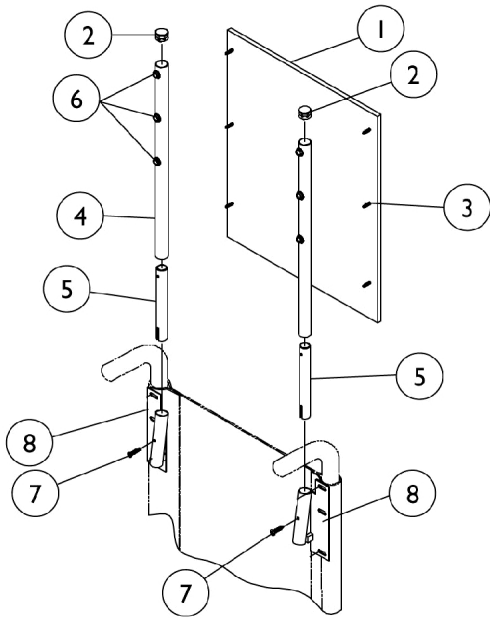

Headrest Extension - Non-Recliner

16" Wide Non-Reclining Chairs

14" Wide Non-Recliner Chairs

Headrest Extension - Non-Recliner

Item Number	Note	Part Number	Description	Quantity Per	
				Package	Assembly
1	B,C	88801066X000-NLA	NLA - Upholstery, Headrest	1	1
1	B,D	8881054615-NLA	NLA - Upholstery, Headrest	1	1
2		1027095	Plug Button, Black (7/8")	1	2
3		1076283	Screw, Phillips Oval Head w/ Washer (#10-16 x 7/8")	1	6
3		1041541	Package, Screw Phillips Csunk Oval Head w/ Washer (#10-16 x 7/8") (12 ea.)	12	1
4	A,C	1011725-NLA	NLA - Headrest Extension Tube Assembly	1	2
4	D	01058X000-NLA	NLA - Tube, Headrest Extension	1	2
4	A,C	1054610-NLA	NLA - Headrest Extension Tube w/o Snap Fasteners Assembly	1	2
4	D	1054604-NLA	NLA - Tube, Headrest Extension	1	2
5	C	48811X004-NLA	NLA - Insert, Tube	1	2
5	A,D	48811X003	Tube, Insert	1	2
6		47447X009-NLA	NLA - Screw, Phillips (#8 x 3/8")	1	6
7		48127X002-NLA	NLA - Screw, Phillips Pan Head (#10-32 x 5/8")	1	1
8		04546X005-NLA	NLA - Bracket, Chrome	1	2
9	B,C	8881054614-NLA	NLA - Headrest Extension Assembly	1	1
9	B,D	1054613	Headrest Extension Assembly	1	1

NOTE: A - For 14" wide chairs built after 6-14-94, the insert tube is now part of the extension tube (item 4) and cannot be purchased separately.
B - Specify upholstery color, see page titled "Packaging and Upholstery Colors"
C - 14" Wide Chairs
D - 16" Wide Chairs