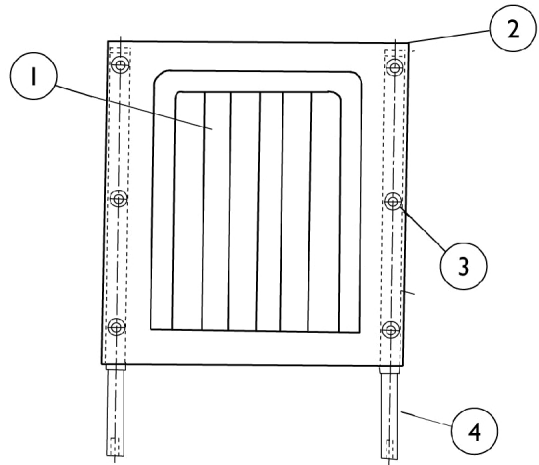

Headrest Extension - Non-Recliner

16" Wide Non-Reclining Chairs

14" Wide Non-Recliner Chairs

Headrest Extension - Non-Recliner

Item Number	Note	Part Number	Description	Quantity Per	
				Package	Assembly
1	B,C	88801066X000-NLA	NLA - Upholstery, Headrest	1	1
1	B,D	8881054615-NLA	NLA - Upholstery, Headrest	1	1
2		1027095	Plug Button, Black (7/8")	1	2
3		1076283	Screw, Phillips Oval Head w/ Washer (#10-16 x 7/8")	1	6
3		1041541	Package, Screw Phillips Csunk Oval Head w/ Washer (#10-16 x 7/8") (12 ea.)	12	1
4	A,C	1011725-NLA	NLA - Headrest Extension Tube Assembly	1	2
4	D	01058X000-NLA	NLA - Tube, Headrest Extension	1	2
4	A,C	1054610-NLA	NLA - Headrest Extension Tube w/o Snap Fasteners Assembly	1	2
4	D	1054604-NLA	NLA - Tube, Headrest Extension	1	2
5	C	48811X004-NLA	NLA - Insert, Tube	1	2
5	A,D	48811X003	Tube, Insert	1	2
6		47447X009-NLA	NLA - Screw, Phillips (#8 x 3/8")	1	6
7		48127X002-NLA	NLA - Screw, Phillips Pan Head (#10-32 x 5/8")	1	1
8		04546X005-NLA	NLA - Bracket, Chrome	1	2
9	B,C	8881054614-NLA	NLA - Headrest Extension Assembly	1	1
9	B,D	1054613	Headrest Extension Assembly	1	1

NOTE: A - For 14" wide chairs built after 6-14-94, the insert tube is now part of the extension tube (item 4) and cannot be purchased separately.
B - Specify upholstery color, see page titled "Packaging and Upholstery Colors"
C - 14" Wide Chairs
D - 16" Wide Chairs