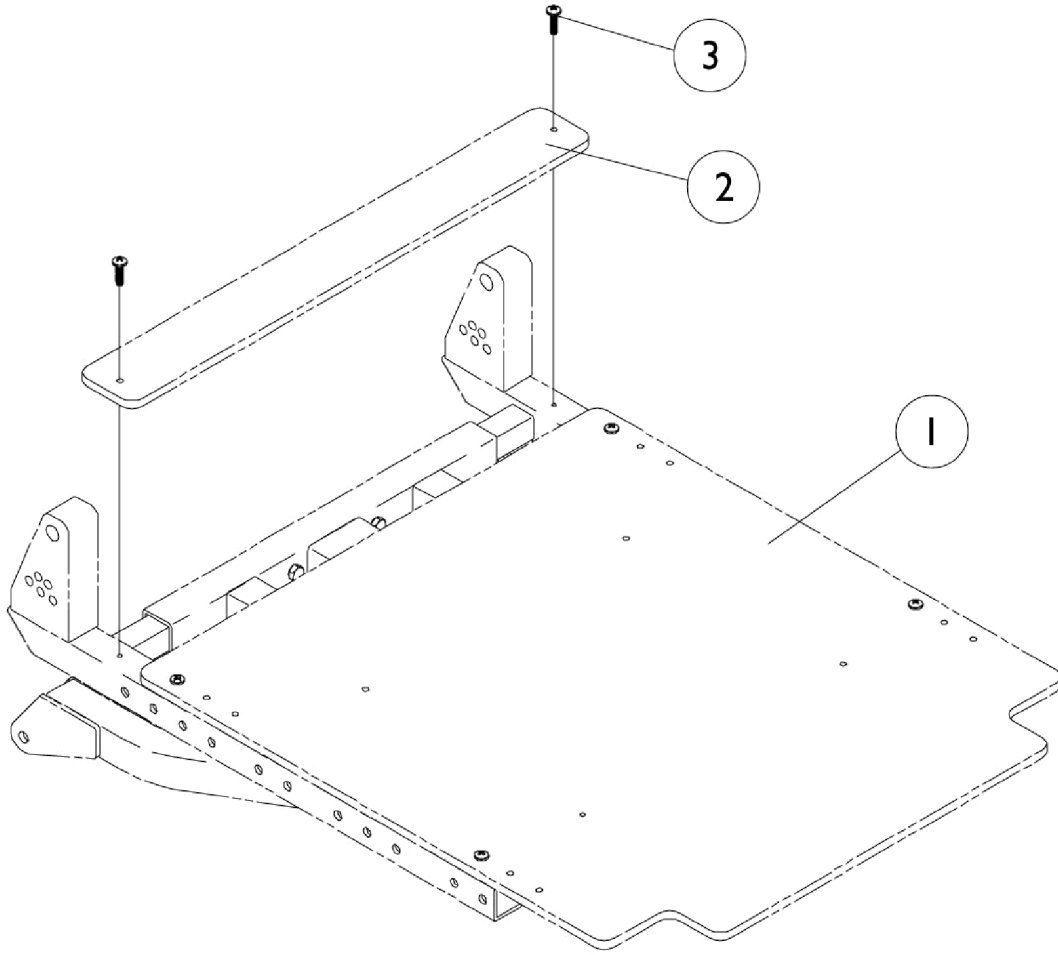

Seat Pan & Extensions

Basic Recline 4XP

NOTE: To achieve an 18" seat depth, order a 16" deep seat pan and 2" extension kit.

NOTE: To achieve an 20" seat depth, order a 16" deep seat pan and 4" extension kit.

Item #1 Seat Pan

Depth	16" Wide	18" Wide
16" Deep	0221419	0221519

Seat Pan & Extensions

Basic Recline 4XP

NOTE: To achieve an 18" seat depth, order a 16" deep seat pan and 2" extension kit.

NOTE: To achieve an 20" seat depth, order a 16" deep seat pan and 4" extension kit.

Item #2 Seat Pan Extensions

Depth	16" Wide	18" Wide
2" Deep	0123019-NLA	0123219-NLA
4" Deep	0221119-NLA	0221219-NLA

Item Number	Note	Part Number	Description	Quantity Per	
				Package	Assembly
1		See Chart	#1 Seat Pan	1	1
2		See Chart	#2 Seat Pan Extensions	1	1
3		1072695-NLA	NLA - Screw, Phillips Pan Head Tap (#6 x 1/2")	1	4